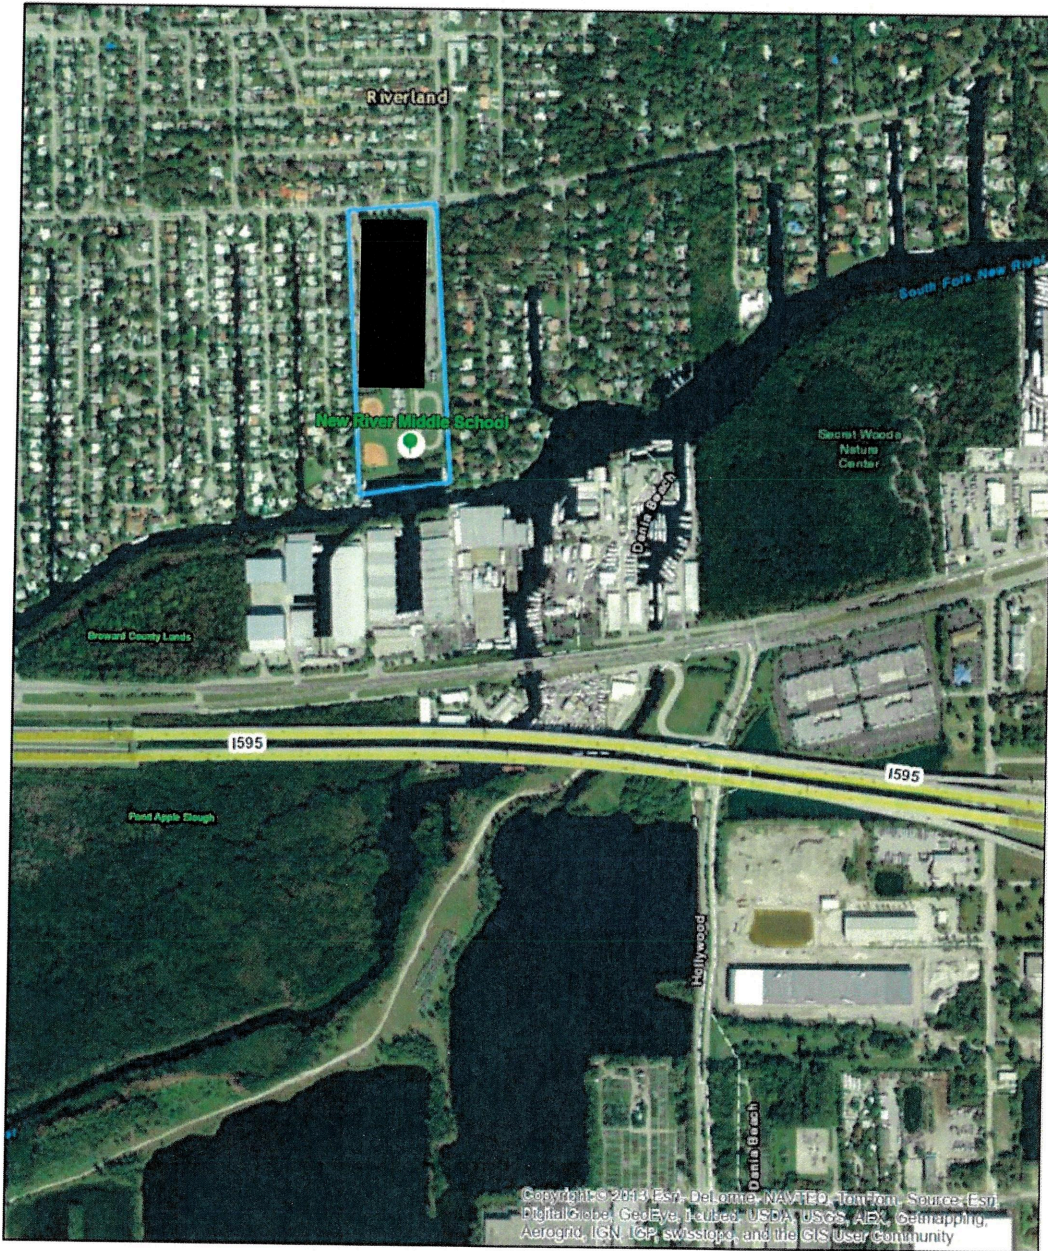

Exhibit C

# Marine Estuarine Habitat Restoration Site New River Middle School Area

Legend

 Proposed Site

1 in = 800 ft